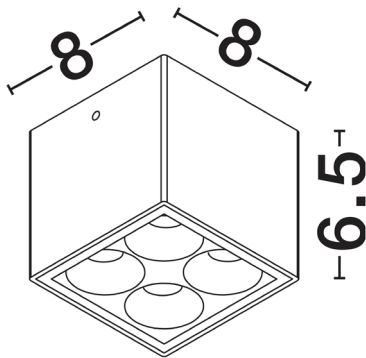

NOVA LUCE

PRODUCT DATASHEET

Version: 001

PRODUCT PHOTOGRAPH

TECHNICAL DRAWING

GENERAL INFORMATION

Product Code	9030948
Collection	Outdoor
Product Category	Ceiling
Product Family	Simply
Mounting Location	Ceiling
Application Environment	Outdoor
Specifications	Antisalt Protection

DIMENSION & WEIGHT

LxWxH (cm)	L: 8 W: 8 H: 6,5
Cut out (cm)	N/A
Weight (Kgr)	0.425

MATERIAL & COLOR

Product Color	White
Body Material	Aluminium & Glass

APPLICATION & MOUNTING

Ambient Working Temp.	Max 45 oC
Type of Protection	IP54
Dimmable	No
Type of Dimming (Optional)	N/A
Mounting type	Surface
Mounting Depth (cm)	N/A
Led Module Replaceable	No
Light Source	LED

NOVA LUCE S.A

Schimatari Viotias
32009, Greece

+30 22620 58 121
+30 22620 56 743

info@novaluce.com
www.novaluce.com