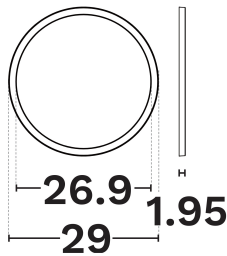

NOVA LUCE

PRODUCT DATASHEET

Version: 001

PRODUCT PHOTOGRAPH

GENERAL INFORMATION

Product Code	9060993
Product Category	Ceiling
Product Family	Cerium
Mounting Location	Ceiling
Application Environment	Indoor

DIMENSION & WEIGHT

LxWxH (cm)	D:29 H:1.95 cm
Cut out (cm)	Jun-25
Weight (Kgr)	0,65

TECHNICAL DRAWING

MATERIAL & COLOR

Product Color	White
Body Material	Plastic
Cover Material	N/A

APPLICATION & MOUNTING

Ambient Working Temp.	45 C
Type of Protection	IP20
Protection Class IK	IK05
Dimmable	N/A
Type of Dimming (Optional)	N/A
Mounting type	Recessed/Surface
Mounting Depth (cm)	Ceiling
Led Module Replaceable	No
Light Source	Led
Adjustable	Yes

NOVA LUCE

PRODUCT DATASHEET

Version: 001

ELECTRICAL DATA

Power (Nominal)	24
Input voltage (Nominal)	220-240Vac
Mains Frequency	50/60Hz
Output voltage	N/A
Output Current	N/A
Power Factor	>0.7
Efficiency	>73%
SVM	60.4
Pst	61
Class	II

PHOTOMETRICAL DATA

Luminous Flux	2040
Luminous Efficacy	85
Color Temperature	000/3500/4000/6500
Light Color (Designation)	N/A
CRI	>80
SDCM	<3
Beam Angle	110
UGR	N/A

LIFESPAN

Lifetime	30000
----------	--------------