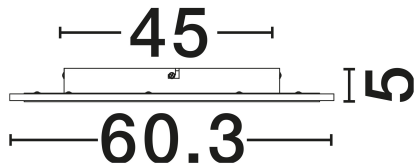

TECHNICAL DRAWING

NOVA LUCE S.A

Schimatari Viotias
32009, Greece

+30 22620 58 121
+30 22620 56 743

info@novaluce.com
www.novaluce.com