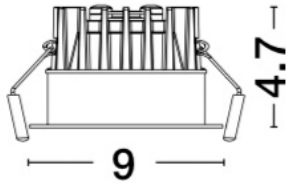

DIMENSION & WEIGHT

LxWxH (cm)	D:9 H:4.7 cm
Cut out (cm)	8
Weight (Kgr)	0,274

TECHNICAL DRAWING

MATERIAL & COLOR

Product Color	Black
Body Material	Aluminium
Cover Material	N/A

APPLICATION & MOUNTING

Ambient Working Temp.	45 C
Type of Protection	IP65
Protection Class IK	IK03
Dimmable	Yes
Type of Dimming (Optional)	Triac/Dali
Mounting type	Recessed
Mounting Depth (cm)	Ceiling
Led Module Replaceable	No
Light Source	Led
Adjustable	Yes