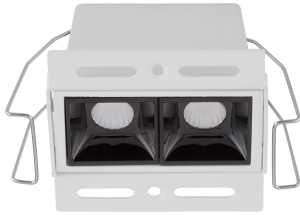

NOVA LUCE

PRODUCT DATASHEET

Version: 001

PRODUCT PHOTOGRAPH

GENERAL INFORMATION

Product Code	9070152
Product Category	Downlights-Linear
Product Family	Akira
Mounting Location	Ceiling
Application Environment	Indoor

DIMENSION & WEIGHT

LxWxH (cm)	L: 7.1 W: 7.2 H: 4.9
Cut out (cm)	7.2X4.1
Weight (Kgr)	N/A

TECHNICAL DRAWING

MATERIAL & COLOR

Product Color	White
Body Material	Aluminium
Cover Material	N/A

APPLICATION & MOUNTING

Ambient Working Temp.	45 C
Type of Protection	IP20
Protection Class IK	IK03
Dimmable	Yes
Type of Dimming (Optional)	Triac/Dali
Mounting type	Recessed/Trimless
Mounting Depth (cm)	Ceiling
Led Module Replaceable	No
Light Source	Led
Adjustable	No