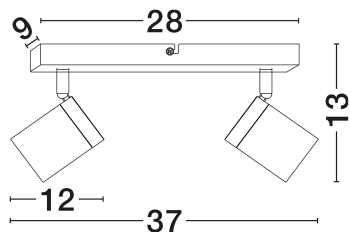

NOVA LUCE

PRODUCT DATASHEET

Version: 001

PRODUCT PHOTOGRAPH

GENERAL INFORMATION

Product Code	9011316
Collection	Indoor
Product Category	Spotlights
Product Family	Alma
Mounting Location	Ceiling
Application Environment	Indoor
Specifications	N/A

DIMENSION & WEIGHT

LxWxH (cm)	L: 37 W: 12 H: 13
Cut Out (cm)	N/A
Weight (Kgr)	0.63

MATERIAL & COLOR

Product Color	Sandy White
Body Material	Aluminium

TECHNICAL DRAWING

APPLICATION & MOUNTING

Ambient Working Temp.	Max 45°C
Type of Protection	IP44
Dimmable	Yes
Type of Dimming	N/A
Mounting type	Surface
Mounting Depth (cm)	N/A
Led Module Replaceable	Yes
Light Source	GU10

Power (Nominal)	2x10W
Input voltage (Nominal)	100-240V
Mains Frequency	50/60Hz

PHOTOMETRICAL DATA

Luminous Flux	N/A
Color Temperature	N/A
Light Color (Designation)	N/A

WARRANTY

Warranty	3 Years
----------	----------------