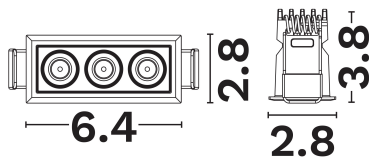

NOVA LUCE

PRODUCT DATASHEET

Version: 001

PRODUCT PHOTOGRAPH

GENERAL INFORMATION

Product Code	9040116
Product Category	Downlights-Linear
Product Family	Brandy
Mounting Location	Ceiling
Application Environment	Indoor

DIMENSION & WEIGHT

LxWxH (cm)	L:6.4 W:2.8 H:3.8
Cut out (cm)	6?2,4
Weight (Kgr)	N/A

TECHNICAL DRAWING

MATERIAL & COLOR

Product Color	White & Black
Body Material	Aluminium
Cover Material	N/A

APPLICATION & MOUNTING

PHOTOMETRICAL DATA

Luminus Flux	420
Luminous Efficacy	84
Color Temperature	3000
Light Color (Designation)	Warm White
CRI	>90
SDCM	<3
Beam Angle	28
UGR	<19

LIFESPAN

Lifetime	50000
----------	--------------