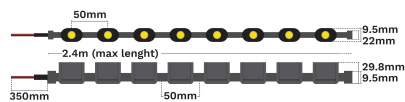

COMPATIBLE WITH

— On/Off Driver: N/A

— Triac Driver: N/A

— Dali Driver: N/A

GENERAL INFORMATION

Product Code	9540085
Product Category	Neon Flex
Product Family	Diamond
Mounting Location	N/A
Application Environment	Outdoor

DIMENSION & WEIGHT

LxWxH (cm)	L:1.2m 22x29
Cut out (cm)	N/A
Weight (Kgr)	N/A

MATERIAL & COLOR

Product Color	N/A
Body Material	Silicone
Cover Material	N/A

APPLICATION & MOUNTING

Ambient Working Temp.	45 C
Type of Protection	IP67
Protection Class IK	N/A
Dimmable	Yes
Type of Dimming (Optional)	Triac/Dali
Mounting type	N/A
Mounting Depth (cm)	N/A
Led Module Replaceable	No
Light Source	Led
Adjustable	No

NOVA LUCE S.A

Schimatari Viotias
32009, Greece

+30 22620 58 121
+30 22620 56 743

info@novaluce.com
www.novaluce.com