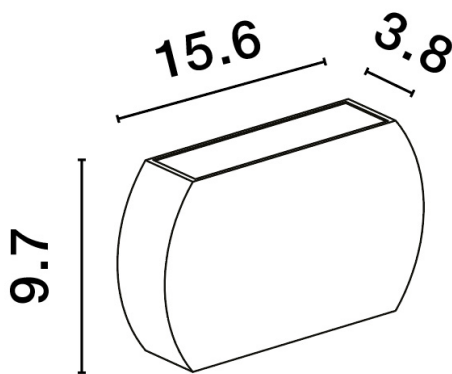

NOVA LUCE

PRODUCT DATASHEET

Version: 001

PRODUCT PHOTOGRAPH

TECHNICAL DRAWING

GENERAL INFORMATION

Product Code	9492630
Collection	Outdoor
Product Category	Wall
Product Family	FEDOR
Mounting Location	Wall
Application Environment	Outdoor

DIMENSION & WEIGHT

LxWxH (cm)	L: 15,6 W: 3,8 H: 9,7
Cut out (cm)	N/A
Weight (Kgr)	0.6

MATERIAL & COLOR

Product Color	Anthracite
Body Material	Die-Casting Aluminium-Acrylic

APPLICATION & MOUNTING

Ambient Working Temp.	Max 40 oC
Type of Protection	IP65
Dimmable	No
Type of Dimming (Optional)	N/A
Mounting type	Surface
Mounting Depth (cm)	N/A
Led Module Replaceable	No
Light Source	LED

NOVA LUCE S.A

Schimatari Viotias
32009, Greece

+30 22620 58 121
+30 22620 56 743

info@novaluce.com
www.novaluce.com