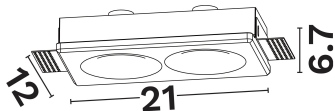

COMPATIBLE WITH

- On/Off Driver: Included
- Triac Driver: 9844008
- Dali Driver: 9844146

GENERAL INFORMATION

Product Code	9060260
Product Category	Gypsum Downlights
Product Family	Lyric
Mounting Location	
Application Environment	Indoor

DIMENSION & WEIGHT

LxWxH (cm)	L:21 W:12 H:6.7
Cut out (cm)	18,3*10,3
Weight (Kgr)	N/A

MATERIAL & COLOR

Product Color	White
Body Material	Aluminium / Gypsum
Cover Material	N/A

APPLICATION & MOUNTING

Ambient Working Temp.	45 C
Type of Protection	IP20
Protection Class IK	IK03
Dimmable	Yes
Type of Dimming (Optional)	Triac/Dali
Mounting type	Trimless
Mounting Depth (cm)	Ceiling
Led Module Replaceable	No
Light Source	Led
Adjustable	No

NOVA LUCE S.A

Schimatari Viotias
32009, Greece

+30 22620 58 121
+30 22620 56 743

info@novaluce.com
www.novaluce.com