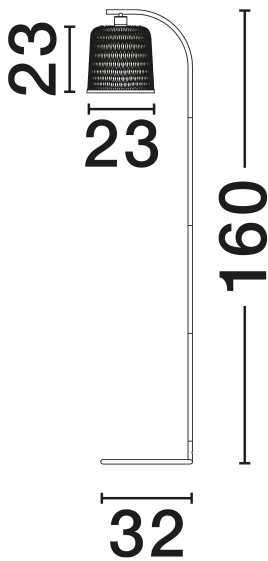

NOVA LUCE

PRODUCT DATASHEET

Version: 001

PRODUCT PHOTOGRAPH

TECHNICAL DRAWING

GENERAL INFORMATION

Product Code	9001090
Collection	Indoor
Product Category	Floor
Product Family	Intra
Mounting Location	Floor
Application Environment	Indoor
Specifications	N/A

DIMENSION & WEIGHT

LxWxH (cm)	D: 23 H: 160
Cut Out (cm)	N/A
Weight (Kgr)	1.1

MATERIAL & COLOR

Product Color	Black & Natural
Body Material	Metal & Bamboo

APPLICATION & MOUNTING

Ambient Working Temp.	Max 45°C
Type of Protection	IP20
Dimmable	Yes
Type of Dimming	N/A
Mounting type	Surface
Mounting Depth (cm)	N/A
Led Module Replaceable	Yes
Light Source	E27

Power (Nominal)	1x12W
Input voltage (Nominal)	100-240V
Mains Frequency	50/60Hz

PHOTOMETRICAL DATA

Luminous Flux	N/A
Color Temperature	N/A
Light Color (Designation)	N/A

WARRANTY

Warranty	3 Years
----------	----------------