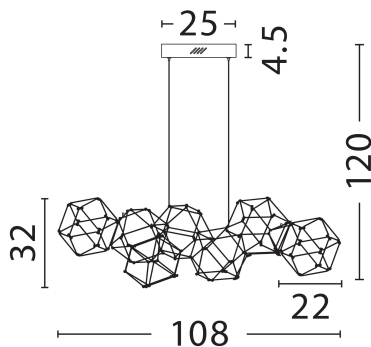

TECHNICAL DRAWING

GENERAL INFORMATION

Product Code	9186807
Collection	Indoor
Product Category	Suspension
Product Family	Nebula
Mounting Location	Wall
Application Environment	Indoor
Specifications	N/A

DIMENSION & WEIGHT

LxWxH (cm)	L: 94.5 W: 32.5 H: 120
Cut Out (cm)	N/A
Weight (Kgr)	1.6

MATERIAL & COLOR

Product Color	Gold
Body Material	Cooper

APPLICATION & MOUNTING

Ambient Working Temp.	Max 45°C
Type of Protection	IP20
Dimmable	No
Type of Dimming	N/A
Mounting type	Surface
Mounting Depth (cm)	N/A
Led Module Replaceable	No
Light Source	LED

NOVA LUCE S.A

Schimatari Viotias
32009, Greece

+30 22620 58 121
+30 22620 56 743

info@novaluce.com
www.novaluce.com