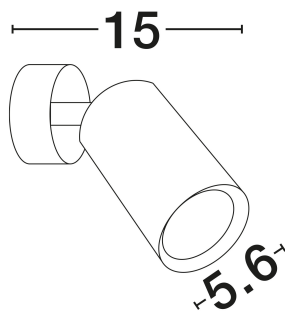

NOVA LUCE

PRODUCT DATASHEET

Version: 001

PRODUCT PHOTOGRAPH

GENERAL INFORMATION

Product Code	9184312
Collection	Indoor
Product Category	Wall
Product Family	Wan
Mounting Location	Wall
Application Environment	Indoor
Specifications	N/A

DIMENSION & WEIGHT

LxWxH (cm)	D: 5.6 H: 15
Cut Out (cm)	N/A
Weight (Kgr)	0.4

MATERIAL & COLOR

Product Color	Sandy Black
Body Material	Aluminium

TECHNICAL DRAWING

APPLICATION & MOUNTING

Ambient Working Temp.	Max 45°C
Type of Protection	IP20
Dimmable	Yes
Type of Dimming	N/A
Mounting type	Surface
Mounting Depth (cm)	N/A
Led Module Replaceable	Yes
Light Source	LED GU10

Power (Nominal)	1x10W
Input voltage (Nominal)	100-240V
Mains Frequency	50/60Hz

PHOTOMETRICAL DATA

Luminous Flux	N/A
Color Temperature	N/A
Light Color (Designation)	N/A

WARRANTY

Warranty	3 Years
----------	----------------