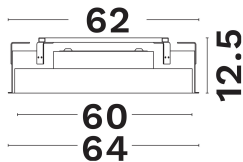

NOVA LUCE

PRODUCT DATASHEET

Version: 001

PRODUCT PHOTOGRAPH

GENERAL INFORMATION

Product Code	9058113
Product Category	Downlights-Commercial
Product Family	Perfect Profiles
Mounting Location	Ceiling
Application Environment	Indoor

DIMENSION & WEIGHT

LxWxH (cm)	D: 60 H:12.5 cm
Cut out (cm)	62,5
Weight (Kgr)	8

TECHNICAL DRAWING

MATERIAL & COLOR

Product Color	White
Body Material	Aluminium
Cover Material	N/A

APPLICATION & MOUNTING

Ambient Working Temp.	45 C
Type of Protection	IP20
Protection Class IK	IK03
Dimmable	Yes
Type of Dimming (Optional)	Dimming With Controller
Mounting type	Recessed
Mounting Depth (cm)	Ceiling
Led Module Replaceable	No
Light Source	Led
Adjustable	Yes

NOVA LUCE

PRODUCT DATASHEET

Version: 001

ELECTRICAL DATA

Power (Nominal)	40
Input voltage (Nominal)	220-240Vac
Mains Frequency	50/60Hz
Output voltage	N/A
Output Current	N/A
Power Factor	N/A
Efficiency	N/A
SVM	N/A
Pst	N/A
Class	I

PHOTOMETRICAL DATA

Luminous Flux	1900
Luminous Efficacy	47.5
Color Temperature	2700-6000
Light Color (Designation)	Ww - Cw
CRI	>80
SDCM	<3
Beam Angle	120
UGR	N/A

LIFESPAN

Lifetime	50000
----------	--------------