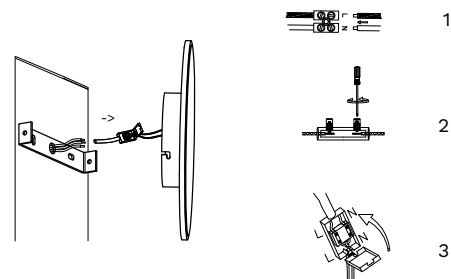

NOVA LUCE

9248157 9248158

1

Turn off the general switch

2

Drill holes & apply plastic anchors
With screws

3

Connect the wires

4

Apply the side screws

5

Turn on the general switch