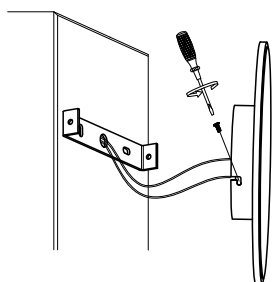

NOVA LUCE

9248157 9248158

1

Turn off the general switch

2

Drill holes & apply plastic anchors
With screws

3

Connect the wires

4

Apply the side screws

5

Turn on the general switch