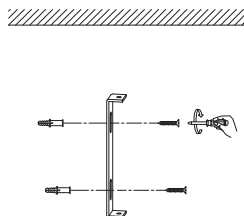

NOVA LUCE

9248157 9248158

1

Turn off the general switch

2

Drill holes & apply plastic anchors
With screws

3

Connect the wires

4

Apply the side screws

5

Turn on the general switch