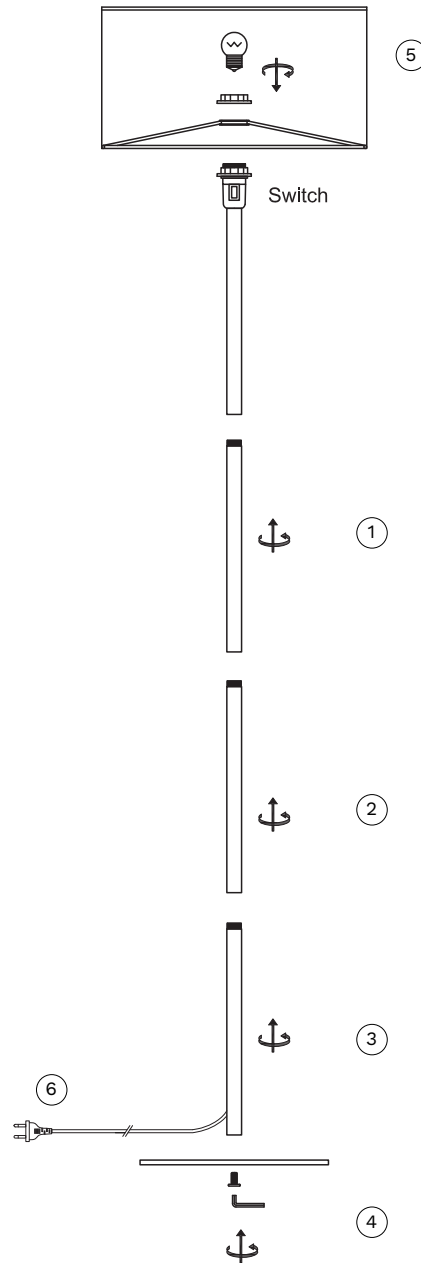

# NOVA LUCE

9695331 9695332 9695333

1. 2. 3. Connect tubes by rotating
4. Apply the screw in to place
5. Apply the bulb
6. Plug it in