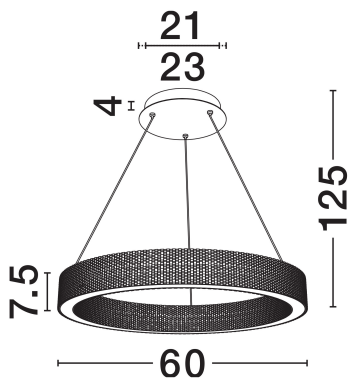

GENERAL INFORMATION

Product Code	9019742
Collection	Indoor
Product Category	Suspension
Product Family	Kinara
Mounting Location	Wall
Application Environment	Indoor
Specifications	N/A

DIMENSION & WEIGHT

LxWxH (cm)	D: 60 H: 125
Cut Out (cm)	N/A
Weight (Kgr)	3.12

MATERIAL & COLOR

Product Color	Platinum Gold
Body Material	Stainless Steel, Aluminium & Acrylic

APPLICATION & MOUNTING

Ambient Working Temp.	Max 45°C
Type of Protection	IP20
Dimmable	Yes
Type of Dimming	Triac
Mounting type	Surface
Mounting Depth (cm)	N/A
Led Module Replaceable	No
Light Source	LED

NOVA LUCE S.A

Schimatari Viotias
32009, Greece

+30 22620 58 121
+30 22620 56 743

info@novaluce.com
www.novaluce.com