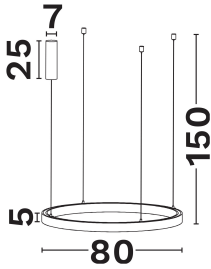

NOVA LUCE

PRODUCT DATASHEET

Version: 001

PRODUCT PHOTOGRAPH

GENERAL INFORMATION

Product Code	9580040
Product Category	Ceiling-Led
Product Family	Halo Magnetic
Mounting Location	Ceiling
Application Environment	Indoor

DIMENSION & WEIGHT

LxWxH (cm)	D: 80 H: 150 cm
Cut out (cm)	N/A
Weight (Kgr)	N/A

TECHNICAL DRAWING

MATERIAL & COLOR

Product Color	Black
Body Material	Aluminium
Cover Material	N/A

APPLICATION & MOUNTING

Ambient Working Temp.	45 C
Type of Protection	IP20
Protection Class IK	IK08
Dimmable	No
Type of Dimming (Optional)	N/A
Mounting type	Suspended
Mounting Depth (cm)	Ceiling
Led Module Replaceable	No
Light Source	Led
Adjustable	No

NOVA LUCE

PRODUCT DATASHEET

Version: 001

ELECTRICAL DATA

Power (Nominal)	60
Input voltage (Nominal)	220-240Vac
Mains Frequency	50/60Hz
Output voltage	N/A
Output Current	N/A
Power Factor	N/A
Efficiency	N/A
SVM	N/A
Pst	N/A
Class	N/A

PHOTOMETRICAL DATA

Luminous Flux	N/A
Luminous Efficacy	N/A
Color Temperature	3000
Light Color (Designation)	Warm White
CRI	N/A
SDCM	<3
Beam Angle	N/A
UGR	N/A

LIFESPAN

Lifetime	N/A
----------	------------