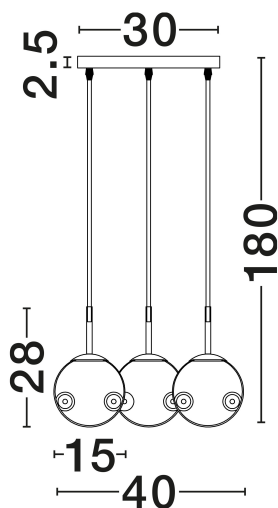

NOVA LUCE

PRODUCT DATASHEET

Version: 001

PRODUCT PHOTOGRAPH

TECHNICAL DRAWING

GENERAL INFORMATION

Product Code	9426753
Collection	Indoor
Product Category	Suspension
Product Family	Spada
Mounting Location	Ceiling
Application Environment	Indoor
Specifications	N/A

DIMENSION & WEIGHT

LxWxH (cm)	D: 40 H1: 28 H2: 180
Cut Out (cm)	N/A
Weight (Kgr)	1.8

MATERIAL & COLOR

Product Color	Smokey & Gold
Body Material	Glass & Metal

APPLICATION & MOUNTING

Ambient Working Temp.	Max 45°C
Type of Protection	IP20
Dimmable	N/A
Type of Dimming	N/A
Mounting type	Surface
Mounting Depth (cm)	N/A
Led Module Replaceable	Yes
Light Source	E27

Power (Nominal)	3x12W
Input voltage (Nominal)	100-240V
Mains Frequency	50/60Hz

PHOTOMETRICAL DATA

Luminous Flux	N/A
Color Temperature	N/A
Light Color (Designation)	N/A

WARRANTY

Warranty	3 Years
----------	----------------