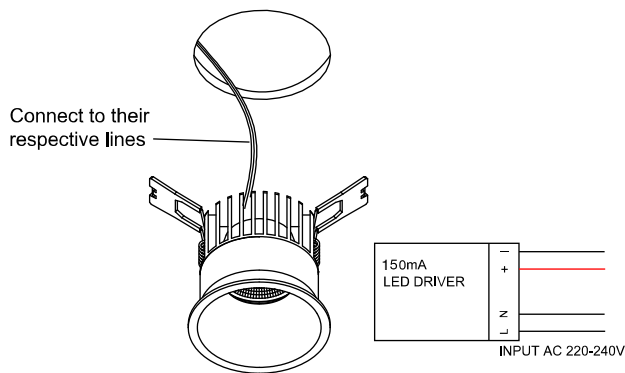

NOVA LUCE

9232115

1. Turn off the general switch

2. Create a cut out on the wall

5. Connect wires of the driver

6. Insert the lamp on the wall

7. Turn on the general switch