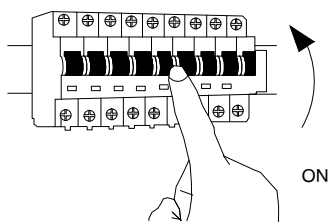

NOVA LUCE

9232115

1. Turn off the general switch

2. Create a cut out on the wall

5. Connect wires of the driver

6. Insert the lamp on the wall

7. Turn on the general switch