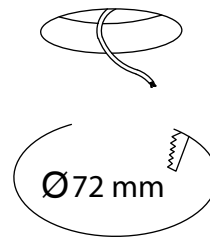

NOVA LUCE

9232115

1. Turn off the general switch

2. Create a cut out on the wall

5. Connect wires of the driver

6. Insert the lamp on the wall

7. Turn on the general switch