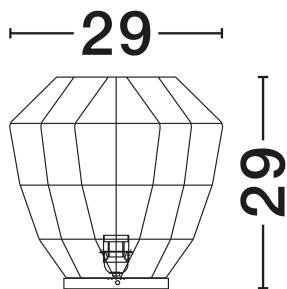

GENERAL INFORMATION

Product Code	9586623
Collection	Indoor
Product Category	Table
Product Family	??pi
Mounting Location	Table
Application Environment	Indoor
Specifications	N/A

DIMENSION & WEIGHT

LxWxH (cm)	D: 29 H: 29
Cut Out (cm)	N/A
Weight (Kgr)	0.954

MATERIAL & COLOR

Product Color	Natural & Red
Body Material	Hyacinthus & Rope & Wood

APPLICATION & MOUNTING

Ambient Working Temp.	Max 45°C
Type of Protection	IP20
Dimmable	Yes
Type of Dimming	N/A
Mounting type	Surface
Mounting Depth (cm)	N/A
Led Module Replaceable	Yes
Light Source	E27

NOVA LUCE S.A

Schimatari Viotias
32009, Greece

+30 22620 58 121
+30 22620 56 743

info@novaluce.com
www.novaluce.com