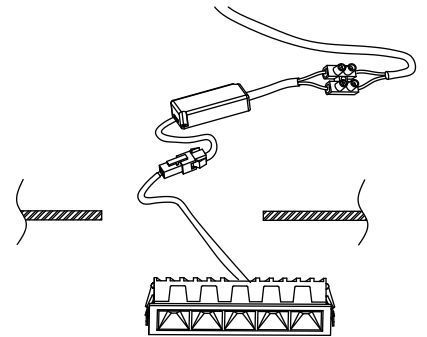

NOVA LUCE

9844054

1

Turn off the general switch

2

Create a CutOut

3

Connect wires

4

Fix the luminaire to the ceiling

5

Turn on the general switch

6

Turn on the light