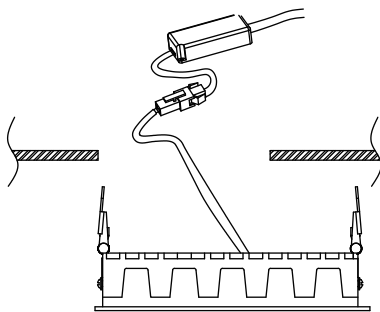

NOVA LUCE

9844054

1

Turn off the general switch

2

Create a CutOut

3

Connect wires

4

Fix the luminaire to the ceiling

5

Turn on the general switch

6

Turn on the light