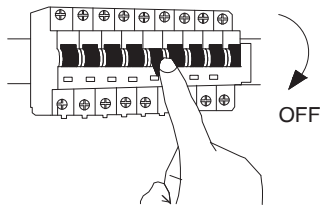

NOVA LUCE

9844054

1

Turn off the general switch

2

Create a CutOut

3

Connect wires