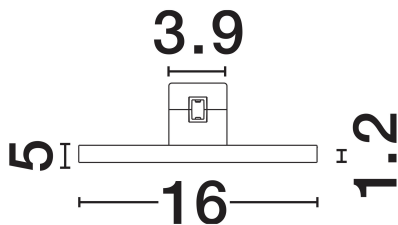

TECHNICAL DRAWING

APPLICATION & MOUNTING

Ambient Working Temp.	Max 45°C
Type of Protection	IP20
Dimmable	No
Type of Dimming	N/A
Mounting type	Surface
Mounting Depth (cm)	N/A
Led Module Replaceable	No
Light Source	LED

NOVA LUCE S.A

Schimatari Viotias
32009, Greece

+30 22620 58 121
+30 22620 56 743

info@novaluce.com
www.novaluce.com