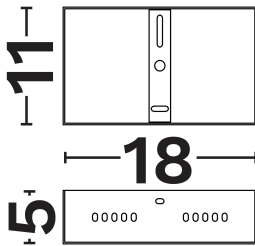

NOVA LUCE

PRODUCT DATASHEET

Version: 001

PRODUCT PHOTOGRAPH

GENERAL INFORMATION

| | |
|-------------------------|------------------|
| Product Code | 9680170 |
| Product Category | Lighting Systems |
| Product Family | Glow |
| Mounting Location | N/A |
| Application Environment | Indoor |

DIMENSION & WEIGHT

| | |
|--------------|------------------|
| LxWxH (cm) | L:18 W:11 H:5 cm |
| Cut out (cm) | N/A |
| Weight (Kgr) | N/A |

TECHNICAL DRAWING

MATERIAL & COLOR

| | |
|----------------|-------|
| Product Color | Black |
| Body Material | Iron |
| Cover Material | N/A |