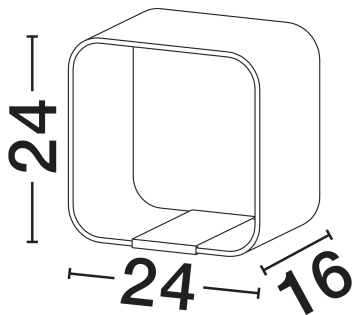

TECHNICAL DRAWING

GENERAL INFORMATION

Product Code	9030638
Collection	Indoor
Product Category	Floor
Product Family	Valentin
Mounting Location	Floor
Application Environment	Indoor
Specifications	N/A

DIMENSION & WEIGHT

LxWxH (cm)	L: 24 W: 16 H: 24
Cut Out (cm)	N/A
Weight (Kgr)	0.8

MATERIAL & COLOR

Product Color	Matt Gold
Body Material	Aluminium & Acrylic

APPLICATION & MOUNTING

Ambient Working Temp.	Max 45°C
Type of Protection	IP20
Dimmable	Yes
Type of Dimming	Triac
Mounting type	Surface
Mounting Depth (cm)	N/A
Led Module Replaceable	No
Light Source	LED

NOVA LUCE S.A

Schimatari Viotias
32009, Greece

+30 22620 58 121
+30 22620 56 743

info@novaluce.com
www.novaluce.com