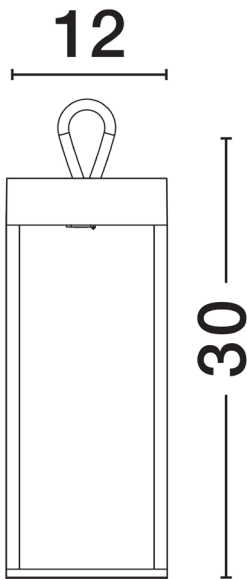

## PRODUCT PHOTOGRAPH

## TECHNICAL DRAWING

## DIMENSION & WEIGHT

LxWxH (cm)	L: 12 W: 12 H: 30
Cut out (cm)	N/A
Weight (Kgr)	1.375