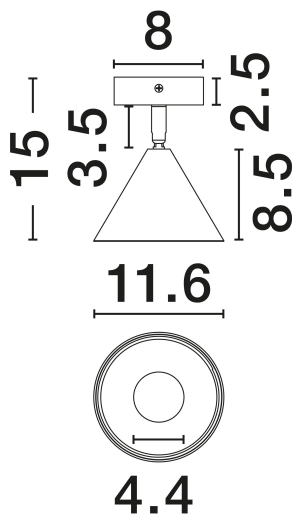

NOVA LUCE

PRODUCT DATASHEET

Version: 001

PRODUCT PHOTOGRAPH

GENERAL INFORMATION

Product Code	9011425
Collection	Indoor
Product Category	Ceiling
Product Family	Conico
Mounting Location	Ceiling
Application Environment	Indoor
Specifications	N/A

DIMENSION & WEIGHT

LxWxH (cm)	D: 11.6 H: 15
Cut Out (cm)	N/A
Weight (Kgr)	0.235

MATERIAL & COLOR

Product Color	Oxide Coffee & Black
Body Material	Aluminium

TECHNICAL DRAWING

APPLICATION & MOUNTING

Ambient Working Temp.	Max 45°C
Type of Protection	IP20
Dimmable	Yes
Type of Dimming	N/A
Mounting type	Surface
Mounting Depth (cm)	N/A
Led Module Replaceable	Yes
Light Source	MR16/GU10

Power (Nominal)	1x10W
Input voltage (Nominal)	100-240V
Mains Frequency	50/60Hz

PHOTOMETRICAL DATA

Luminous Flux	N/A
Color Temperature	N/A
Light Color (Designation)	N/A

WARRANTY

Warranty	3 Years
----------	----------------