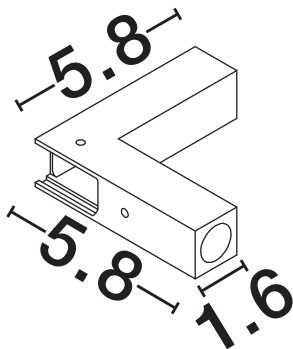

TECHNICAL DRAWING

APPLICATION & MOUNTING

Ambient Working Temp.	Max 45°C
Type of Protection	IP20
Dimmable	N/A
Type of Dimming	N/A
Mounting type	Surface
Mounting Depth (cm)	N/A
Led Module Replaceable	N/A
Light Source	N/A

NOVA LUCE S.A

Schimatari Viotias
32009, Greece

+30 22620 58 121
+30 22620 56 743

info@novaluce.com
www.novaluce.com