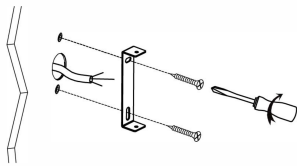

NOVA LUCE

9790531 9790532

1

Turn off the general switch

2

Untight the side screws

3

Drill holes & apply
Plastic anchors

4

Apply the screws

5

Connect the wires

6

Apply the screws
& Make it stable

7

Apply the bulb
With the screws