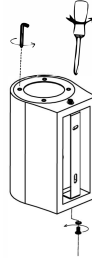

NOVA LUCE

9790531 9790532

1

Turn off the general switch

2

Untight the side screws

3

Drill holes & apply
Plastic anchors

4

Apply the screws

5

Connect the wires

6

Apply the screws
& Make it stable

7

Apply the bulb
With the screws