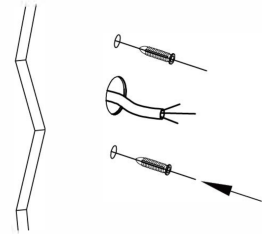

NOVA LUCE

9790531 9790532

1

Turn off the general switch

2

Untight the side screws

3

Drill holes & apply
Plastic anchors

4

Apply the screws

5

Connect the wires

6

Apply the screws
& Make it stable

7

Apply the bulb
With the screws