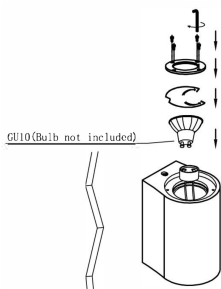

NOVA LUCE

9790531 9790532

1

Turn off the general switch

2

Untight the side screws

3

Drill holes & apply
Plastic anchors

4

Apply the screws

5

Connect the wires

6

Apply the screws
& Make it stable

7

Apply the bulb
With the screws