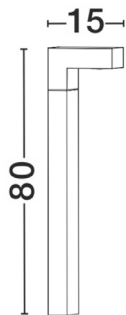

NOVA LUCE

PRODUCT DATASHEET

Version: 001

PRODUCT PHOTOGRAPH

TECHNICAL DRAWING

GENERAL INFORMATION

Product Code	713311
Collection	Outdoor
Product Category	Bollard
Product Family	APOLLO
Mounting Location	Floor
Application Environment	Outdoor

DIMENSION & WEIGHT

LxWxH (cm)	L: 9 W: 15 H: 80
Cut out (cm)	N/A
Weight (Kgr)	2.2

MATERIAL & COLOR

Product Color	Dark Grey
Body Material	Aluminium-Acrylic

APPLICATION & MOUNTING

Ambient Working Temp.	Max 40 °C
Type of Protection	IP54
Dimmable	No
Type of Dimming (Optional)	N/A
Mounting type	Surface
Mounting Depth (cm)	N/A
Led Module Replaceable	No
Light Source	LED

Power (Nominal)	5W
Input voltage (Nominal)	220-240Vac
Mains Frequency	50/60Hz

PHOTOMETRICAL DATA

Luminous Flux	522 lm
Color Temperature	3000K
Light Color (Designation)	Warm White

WARRANTY

Warranty	3 Years
----------	----------------