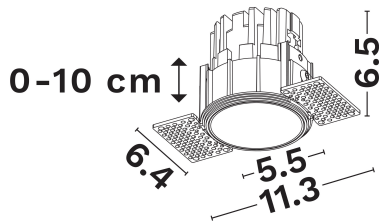

DIMENSION & WEIGHT

LxWxH (cm)	L:5.5 W:11.3 H:6.5
Cut out (cm)	6,8
Weight (Kgr)	N/A

TECHNICAL DRAWING

MATERIAL & COLOR

Product Color	White
Body Material	Aluminium
Cover Material	N/A

APPLICATION & MOUNTING

Ambient Working Temp.	45 C
Type of Protection	IP44
Protection Class IK	IK03
Dimmable	Yes
Type of Dimming (Optional)	Triac/Dali
Mounting type	Trimless
Mounting Depth (cm)	Ceiling
Led Module Replaceable	No
Light Source	Led
Adjustable	No

NOVA LUCE

PRODUCT DATASHEET

Version: 001

ELECTRICAL DATA

Power (Nominal)	7
Input voltage (Nominal)	19Vdc
Mains Frequency	50/60Hz
Output voltage	19Vdc
Output Current	350mA
Power Factor	0.95
Efficiency	>78%
SVM	<0.4
Pst	<1
Class	III

PHOTOMETRICAL DATA

Luminous Flux	558
Luminous Efficacy	79.7
Color Temperature	1800-3000
Light Color (Designation)	Dim To Warm
CRI	97
SDCM	<3
Beam Angle	36
UGR	N/A

LIFESPAN

Lifetime	50000
----------	--------------