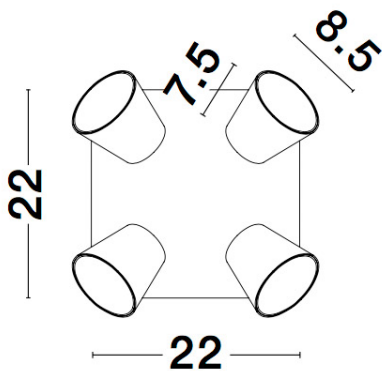

NOVA LUCE

PRODUCT DATASHEET

Version: 001

PRODUCT PHOTOGRAPH

GENERAL INFORMATION

Product Code	9155363
Collection	Decorative
Product Category	Spotlights
Product Family	Biagio
Mounting Location	Wall
Application Environment	Indoor

DIMENSION & WEIGHT

LxWxH (cm)	L: 22 W: 22 H: 16
Cut out (cm)	N/A
Weight (Kgr)	1.3

TECHNICAL DRAWING

MATERIAL & COLOR

Product Color	Sandy White
Body Material	Metal

APPLICATION & MOUNTING

Ambient Working Temp.	Max 45 oC
Type of Protection	IP20
Dimmable	No
Type of Dimming (Optional)	N/A
Mounting type	Wall
Mounting Depth (cm)	N/A
Led Module Replaceable	No
Light Source	LED

NOVA LUCE S.A

Schimatari Viotias
32009, Greece

+30 22620 58 121
+30 22620 56 743

info@novaluce.com
www.novaluce.com