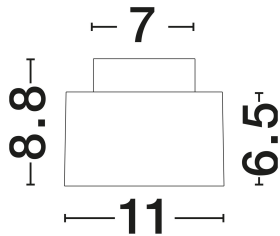

NOVA LUCE

PRODUCT DATASHEET

Version: 001

PRODUCT PHOTOGRAPH

GENERAL INFORMATION

Product Code	9695170
Collection	Indoor
Product Category	Ceiling
Product Family	????
Mounting Location	Ceiling
Application Environment	Indoor
Specifications	N/A

DIMENSION & WEIGHT

LxWxH (cm)	D: 11 H: 8.8
Cut Out (cm)	N/A
Weight (Kgr)	0.36

MATERIAL & COLOR

Product Color	Matt Gold
Body Material	Aluminium & Acrylic

APPLICATION & MOUNTING

Ambient Working Temp.	Max 45°C
Type of Protection	IP20
Dimmable	No
Type of Dimming	N/A
Mounting type	Surface
Mounting Depth (cm)	N/A
Led Module Replaceable	No
Light Source	LED

TECHNICAL DRAWING

NOVA LUCE S.A

Schimatari Viotias
32009, Greece

+30 22620 58 121
+30 22620 56 743

info@novaluce.com
www.novaluce.com