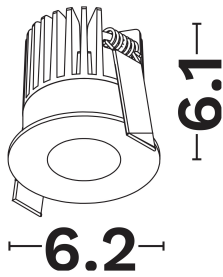

## TECHNICAL DRAWING

## DIMENSION & WEIGHT

LxWxH (cm)	D: 6.2 H:6.1
Cut out (cm)	5,5
Weight (Kgr)	N/A