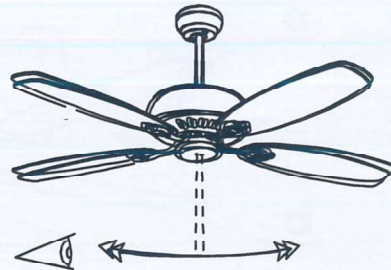

# NOVA LUCE

230V~50Hz  
MAX.18W LED

Art.-NR.9953015/9953016

5

ON

6

ON

7