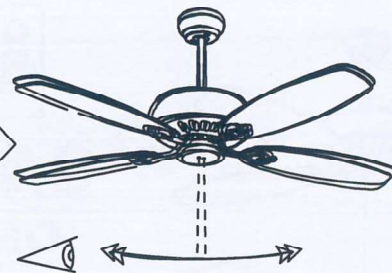

# NOVA LUCE

230V~50Hz  
MAX.18W LED

Art.-NR.9953015/9953016

5

ON

6

ON

7