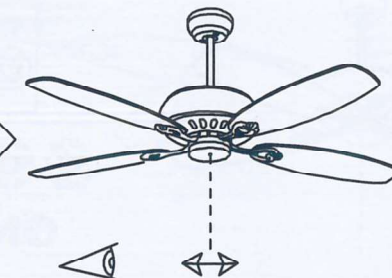

NOVA LUCE

230V~50Hz
MAX.18W LED

Art.-NR.9953015/9953016

5

ON

6

ON

7

ON

8

OK

ON