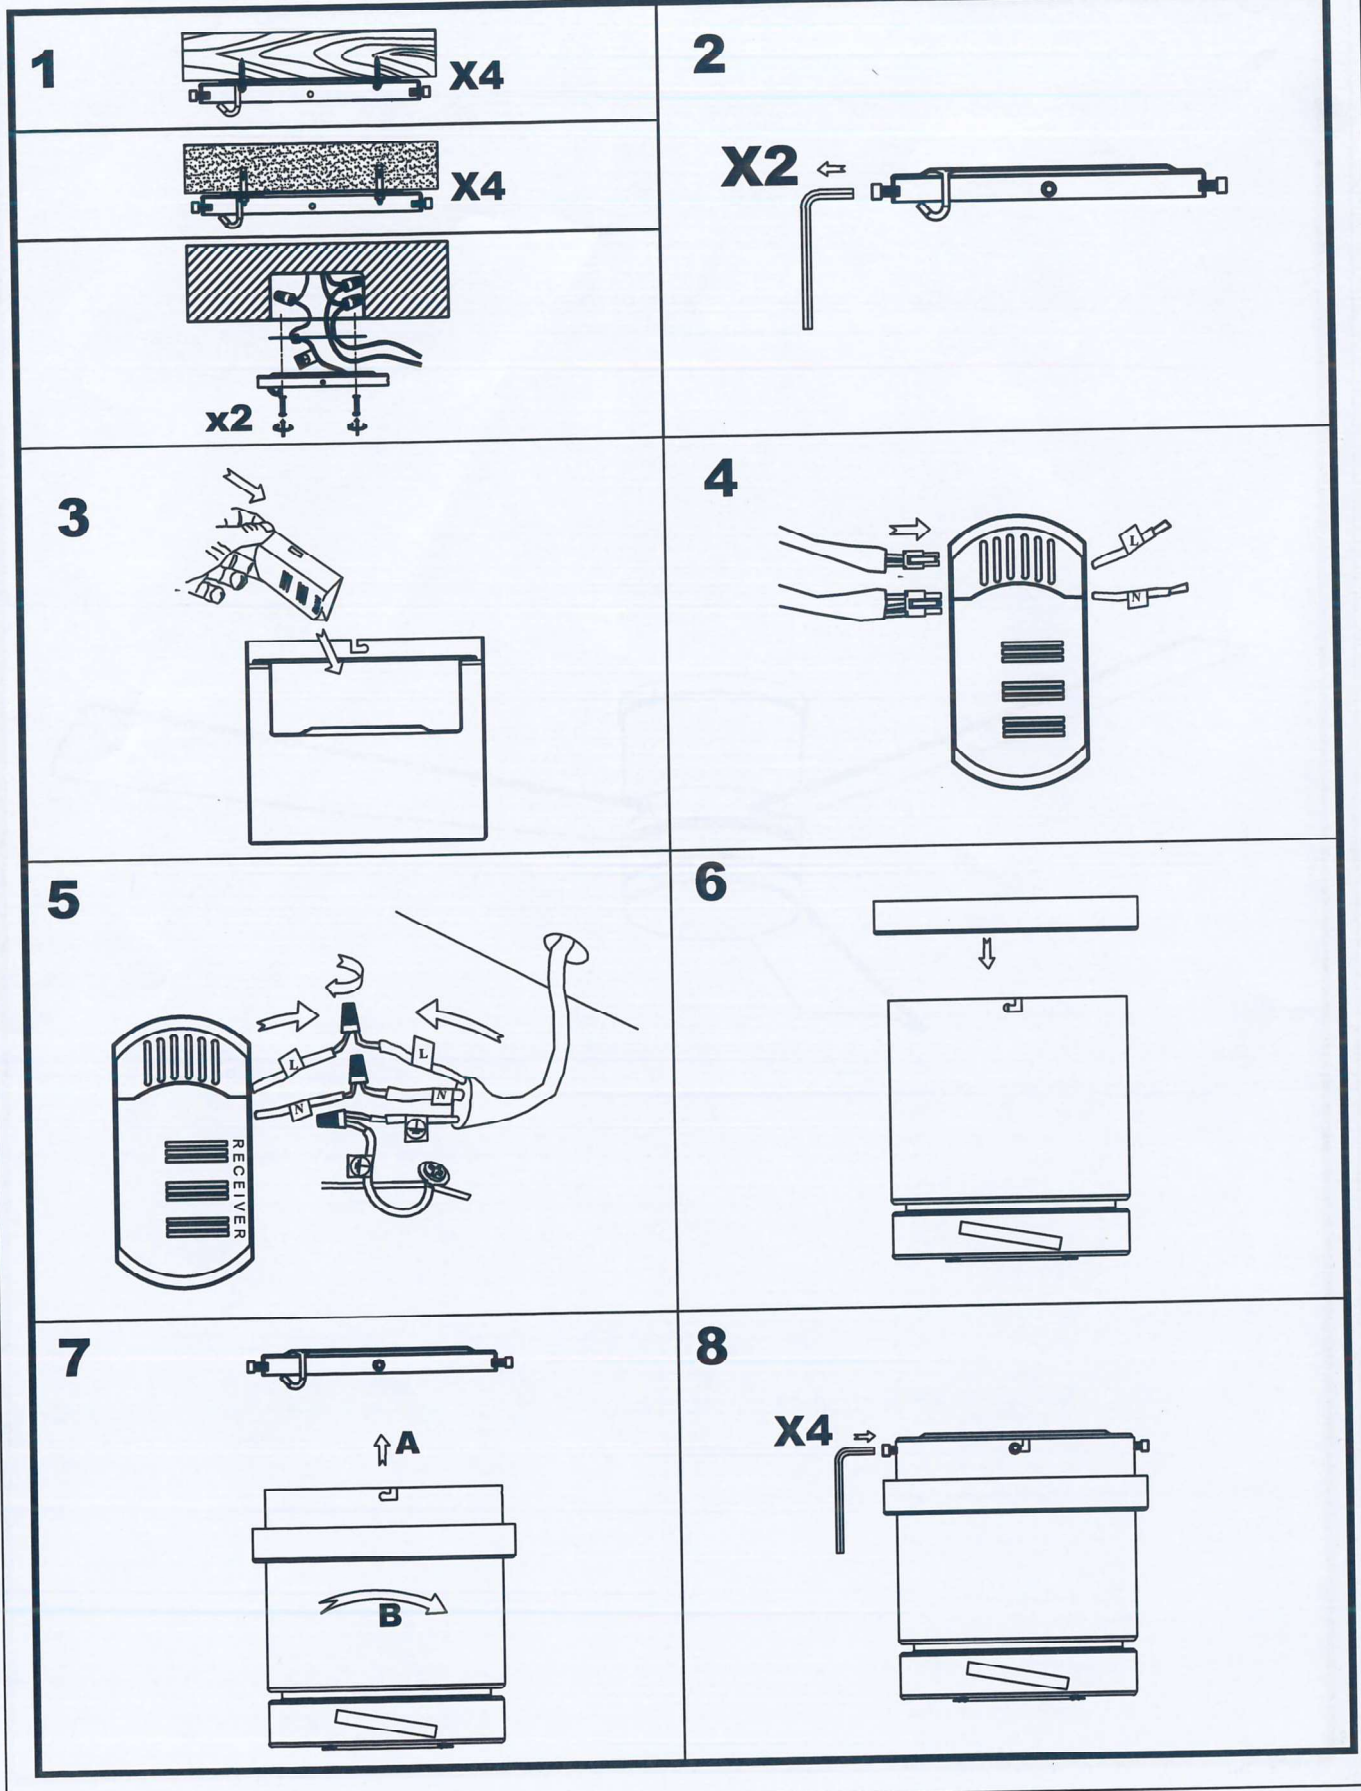

# NOVA LUCE

230V~50Hz  
MAX.18W LED

Art.-NR.9953015/9953016

9

10

11

12

①	Fan on/off
②	
③	
④	
⑤	
⑥	
⑦	
⑧	
⑨	
⑩	
⑪	

# NOVA LUCE

230V~50Hz  
MAX.18W LED

Art.-NR.9953015/9953016

# NOVA LUCE

230V~50Hz  
MAX.18W LED

Art.-NR.9953015/9953016

5

ON

6

ON

7