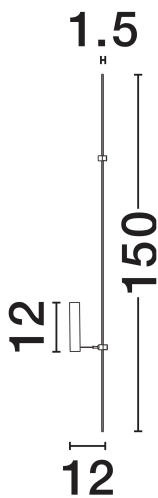

NOVA LUCE

PRODUCT DATASHEET

Version: 001

PRODUCT PHOTOGRAPH

TECHNICAL DRAWING

GENERAL INFORMATION

| | |
|-------------------------|---------|
| Product Code | 9180660 |
| Collection | Indoor |
| Product Category | Wall |
| Product Family | Magna |
| Mounting Location | Wall |
| Application Environment | Indoor |
| Specifications | N/A |

DIMENSION & WEIGHT

| | |
|--------------|---------------------|
| LxWxH (cm) | L: 150 W: 1.5 H: 12 |
| Cut Out (cm) | N/A |
| Weight (Kgr) | 0 |

MATERIAL & COLOR

| | |
|---------------|-------------|
| Product Color | Sandy Black |
| Body Material | Aluminium |

| | |
|-------------------------|-----------------|
| Power (Nominal) | 60W |
| Input voltage (Nominal) | 220-240V |
| Mains Frequency | 50/60Hz |

PHOTOMETRICAL DATA

| | |
|---------------------------|------------|
| Luminous Flux | N/A |
| Color Temperature | N/A |
| Light Color (Designation) | N/A |