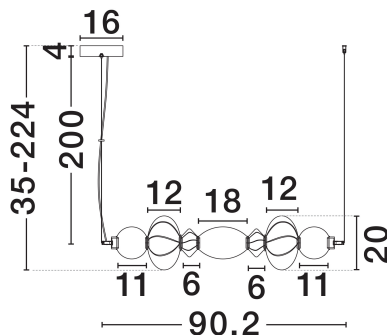

NOVA LUCE

PRODUCT DATASHEET

Version: 001

PRODUCT PHOTOGRAPH

TECHNICAL DRAWING

GENERAL INFORMATION

Product Code	9009158
Collection	Indoor
Product Category	Suspension
Product Family	Oneta
Mounting Location	Wall
Application Environment	Indoor
Specifications	N/A

DIMENSION & WEIGHT

LxWxH (cm)	L: 90.2 W: 20 H: 224
Cut Out (cm)	N/A
Weight (Kgr)	4.4

MATERIAL & COLOR

Product Color	Sage Green, Blue, Pink & Beige
Body Material	Ceramic & Opal Glass

APPLICATION & MOUNTING

Ambient Working Temp.	Max 45°C
Type of Protection	IP20
Dimmable	Yes
Type of Dimming	Triac
Mounting type	Surface
Mounting Depth (cm)	N/A
Led Module Replaceable	No
Light Source	LED

NOVA LUCE S.A

Schimatari Viotias
32009, Greece

+30 22620 58 121
+30 22620 56 743

info@novaluce.com
www.novaluce.com

NOVA LUCE

PRODUCT DATASHEET

Version: 001

ELECTRICAL DATA

Power (Nominal)	23W
Input voltage (Nominal)	220-240V
Mains Frequency	50/60Hz

PHOTOMETRICAL DATA