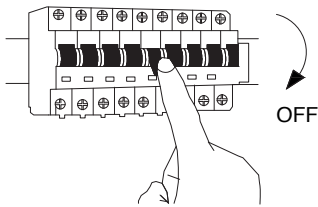

NOVA LUCE

9530200 9530201 9530202
9530203 9530204 9530205

1

Turn off the general switch

2

Drill holes & apply plastic anchors
With screws

3

Apply plastic anchors

4

Apply screws

5

Connect wires

6

Apply the hanging element

7

Apply the element in place