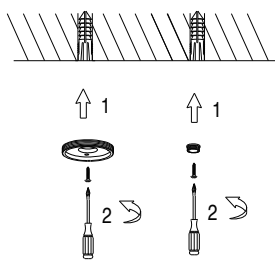

NOVA LUCE

9530200 9530201 9530202
9530203 9530204 9530205

1

Turn off the general switch

2

Drill holes & apply plastic anchors
With screws

3

Apply plastic anchors

4

Apply screws

5

Connect wires

6

Apply the hanging element

7

Apply the element in place