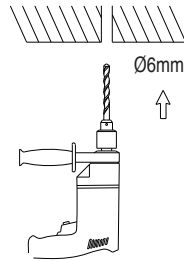

NOVA LUCE

9530200 9530201 9530202
9530203 9530204 9530205

1

Turn off the general switch

2

Drill holes & apply plastic anchors
With screws

3

Apply plastic anchors

4

Apply screws

5

Connect wires

6

Apply the hanging element

7

Apply the element in place