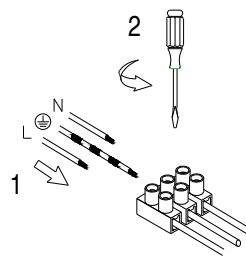

NOVA LUCE

9530200 9530201 9530202
9530203 9530204 9530205

1

Turn off the general switch

2

Drill holes & apply plastic anchors
With screws

3

Apply plastic anchors

4

Apply screws

5

Connect wires

6

Apply the hanging element

7

Apply the element in place