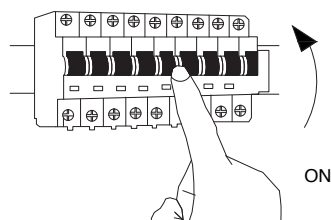

NOVA LUCE

9530200 9530201 9530202
9530203 9530204 9530205

1

Turn off the general switch

2

Drill holes & apply plastic anchors
With screws

3

Apply plastic anchors

4

Apply screws

5

Connect wires

6

Apply the hanging element

7

Apply the element in place

8

Turn on the general switch