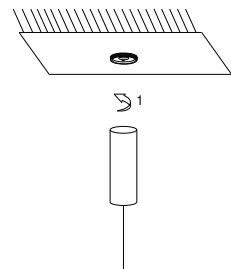

NOVA LUCE

9530200 9530201 9530202
9530203 9530204 9530205

1

Turn off the general switch

2

Drill holes & apply plastic anchors
With screws

3

Apply plastic anchors

4

Apply screws

5

Connect wires

6

Apply the hanging element

7

Apply the element in place