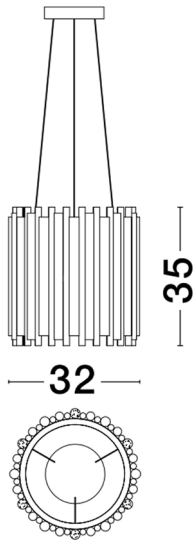

NOVA LUCE

PRODUCT DATASHEET

Version: 001

PRODUCT PHOTOGRAPH

TECHNICAL DRAWING

GENERAL INFORMATION

Product Code	9287916
Collection	Decorative
Product Category	Suspension
Product Family	Felix
Mounting Location	Ceiling
Application Environment	Indoor

DIMENSION & WEIGHT

LxWxH (cm)	D: 32 H: 120
Cut out (cm)	N/A
Weight (Kgr)	0.0

MATERIAL & COLOR

Product Color	Gold
Body Material	Aluminium & Acrylic

APPLICATION & MOUNTING

Ambient Working Temp.	Max 45 oC
Type of Protection	IP20
Dimmable	Depends on the lamp
Type of Dimming (Optional)	N/A
Mounting type	Ceiling
Mounting Depth (cm)	N/A
Led Module Replaceable	Yes
Light Source	LED G9

Power (Nominal)	Depends on the lamp
Input voltage (Nominal)	220-240Vac
Mains Frequency	50/60Hz

PHOTOMETRICAL DATA

Luminous Flux	Depends on the lamp
Color Temperature	Depends on the lamp
Light Color (Designation)	N/A