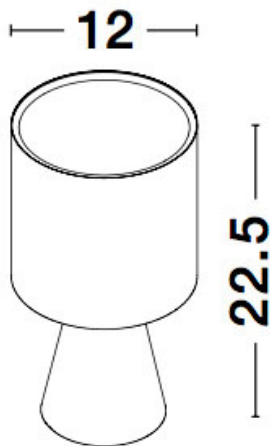

NOVA LUCE

PRODUCT DATASHEET

Version: 001

PRODUCT PHOTOGRAPH

TECHNICAL DRAWING

GENERAL INFORMATION

Product Code	9577162
Collection	Decorative
Product Category	Table
Product Family	Zero
Mounting Location	N/A
Application Environment	Indoor

DIMENSION & WEIGHT

LxWxH (cm)	D: 12 H: 22,5
Cut out (cm)	N/A
Weight (Kgr)	0.6

MATERIAL & COLOR

Product Color	White
Body Material	Concrete

APPLICATION & MOUNTING

Ambient Working Temp.	Max 45 oC
Type of Protection	IP20
Dimmable	Depends on the lamp
Type of Dimming (Optional)	N/A
Mounting type	N/A
Mounting Depth (cm)	N/A
Led Module Replaceable	Yes
Light Source	LED E14

Power (Nominal)	Depends on the lamp
Input voltage (Nominal)	220-240Vac
Mains Frequency	50/60Hz

PHOTOMETRICAL DATA

Luminous Flux	Depends on the lamp
Color Temperature	Depends on the lamp
Light Color (Designation)	N/A