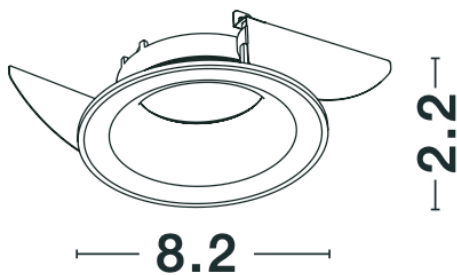

TECHNICAL DRAWING

COMPATIBLE WITH

— On/Off Driver: N/A

— Triac Driver: N/A

— Dali Driver: N/A

GENERAL INFORMATION

Product Code	62201
Product Category	Downlights GU10
Product Family	Raena
Mounting Location	Ceiling
Application Environment	Indoor

DIMENSION & WEIGHT

LxWxH (cm)	D: 8,2 H: 2,2
Cut out (cm)	6.8
Weight (Kgr)	0.06

MATERIAL & COLOR

Product Color	Black
Body Material	Aluminium
Cover Material	N/A

APPLICATION & MOUNTING

Ambient Working Temp.	45 C
Type of Protection	IP20
Protection Class IK	IK03
Dimmable	N/A
Type of Dimming (Optional)	N/A
Mounting type	Recessed
Mounting Depth (cm)	Ceiling
Led Module Replaceable	Yes
Light Source	LED GU10 / MR16
Adjustable	No

NOVA LUCE S.A

Schimatari Viotias
32009, Greece

+30 22620 58 121
+30 22620 56 743

info@novaluce.com
www.novaluce.com