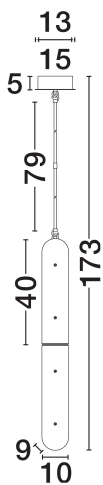

# NOVA LUCE

PRODUCT DATASHEET

Version: 001

## PRODUCT PHOTOGRAPH

## TECHNICAL DRAWING

## DIMENSION & WEIGHT

LxWxH (cm)	D: 10 H: 173
Cut Out (cm)	N/A
Weight (Kgr)	7.2