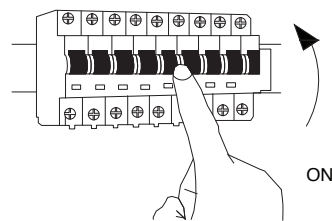

Fix the luminaire to the ceiling

5

Turn on the general switch