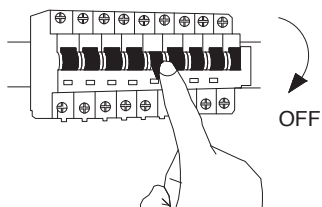

# NOVA LUCE

9248071

1

Turn off the general switch

2

Create a CutOut

3

Connect wires