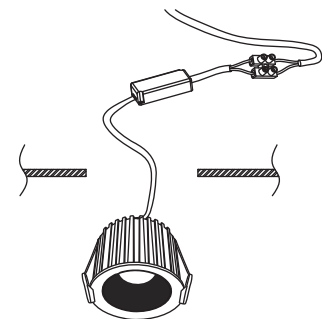

# NOVA LUCE

9248071

1

Turn off the general switch

2

Create a CutOut

3

Connect wires

4

Fix the luminaire to the ceiling

5

Turn on the general switch