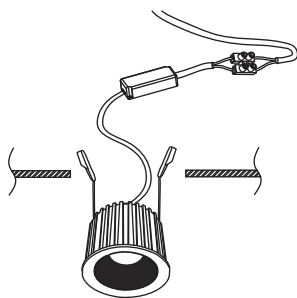

# NOVA LUCE

9248071

1

Turn off the general switch

2

Create a CutOut

3

Connect wires

4

Fix the luminaire to the ceiling

5

Turn on the general switch