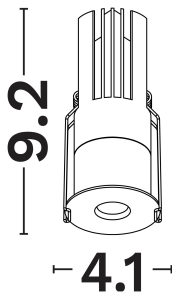

NOVA LUCE

PRODUCT DATASHEET

Version: 001

PRODUCT PHOTOGRAPH

GENERAL INFORMATION

Product Code	9090031
Product Category	Downlights
Product Family	Minione Special Lenses
Mounting Location	Ceiling
Application Environment	Indoor

DIMENSION & WEIGHT

LxWxH (cm)	D:46 H:90mm
Cut out (cm)	3,5
Weight (Kgr)	N/A

TECHNICAL DRAWING

MATERIAL & COLOR

Product Color	Black
Body Material	Aluminium
Cover Material	N/A

APPLICATION & MOUNTING

Ambient Working Temp.	45 C
Type of Protection	IP20
Protection Class IK	IK05
Dimmable	Yes
Type of Dimming (Optional)	Triac/Dali
Mounting type	Recessed
Mounting Depth (cm)	Ceiling
Led Module Replaceable	No
Light Source	Led
Adjustable	No

Luminous Flux	385
Luminous Efficacy	48.1
Color Temperature	2700
Light Color (Designation)	Warm White
CRI	90
SDCM	<3
Beam Angle	24
UGR	<19

LIFESPAN

Lifetime	50000
----------	--------------

CERTIFICATES

Certificates	CE
--------------	-----------