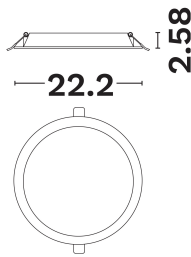

TECHNICAL DRAWING

COMPATIBLE WITH

— On/Off Driver: Included

— Triac Driver: N/A

— Dali Driver: N/A

GENERAL INFORMATION

Product Code	9050801
Product Category	Downlights-Commercial
Product Family	Hermit
Mounting Location	Ceiling
Application Environment	Indoor

DIMENSION & WEIGHT

LxWxH (cm)	D:22.2 H:2.58
Cut out (cm)	19,5-21
Weight (Kgr)	0,186

MATERIAL & COLOR

Product Color	White
Body Material	Plastic
Cover Material	N/A

APPLICATION & MOUNTING

Ambient Working Temp.	45 C
Type of Protection	IP20
Protection Class IK	IK04
Dimmable	No
Type of Dimming (Optional)	N/A
Mounting type	Recessed/Surface
Mounting Depth (cm)	Ceiling
Led Module Replaceable	No
Light Source	Led
Adjustable	No

NOVA LUCE S.A

Schimatari Viotias
32009, Greece

+30 22620 58 121
+30 22620 56 743

info@novaluce.com
www.novaluce.com