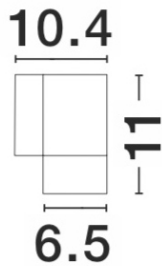

GENERAL INFORMATION

Product Code	773222
Collection	Outdoor
Product Category	Wall
Product Family	NODUS
Mounting Location	Wall
Application Environment	Outdoor

DIMENSION & WEIGHT

LxWxH (cm)	L: 6,5 W: 10,4 H: 11
Cut out (cm)	N/A
Weight (Kgr)	0.3

MATERIAL & COLOR

Product Color	Antique Brown
Body Material	Aluminium&-Glass

APPLICATION & MOUNTING

Ambient Working Temp.	Max 40 oC
Type of Protection	IP54
Dimmable	No
Type of Dimming (Optional)	N/A
Mounting type	Surface
Mounting Depth (cm)	N/A
Led Module Replaceable	Yes
Light Source	GU10

NOVA LUCE S.A

Schimatari Viotias
32009, Greece

+30 22620 58 121
+30 22620 56 743

info@novaluce.com
www.novaluce.com