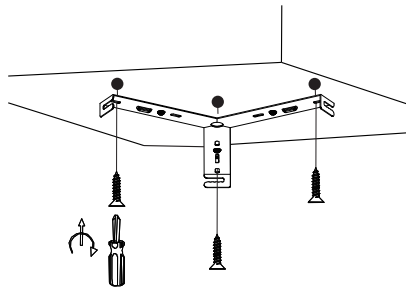

NOVA LUCE

9695192, 9695193

1

Turn off the general switch

2

Mark holes

3

Drill holes

4

Apply plastic anchors

5

Tie up screws

6

Connect assisting cords

7

Connect the wires