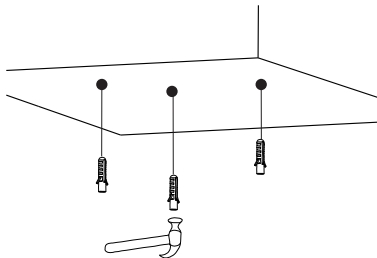

NOVA LUCE

9695192, 9695193

1

Turn off the general switch

2

Mark holes

3

Drill holes

4

Apply plastic anchors

5

Tie up screws

6

Connect assisting cords

7

Connect the wires