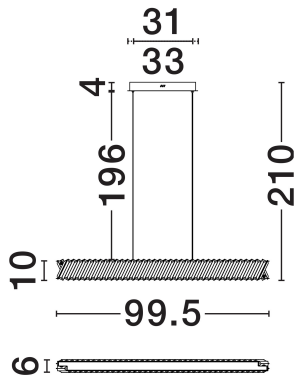

TECHNICAL DRAWING

APPLICATION & MOUNTING

Ambient Working Temp.	Max 45°C
Type of Protection	IP20
Dimmable	Yes
Type of Dimming	Triac
Mounting type	Surface
Mounting Depth (cm)	N/A
Led Module Replaceable	No
Light Source	LED

NOVA LUCE S.A

Schimatari Viotias
32009, Greece

+30 22620 58 121
+30 22620 56 743

info@novaluce.com
www.novaluce.com