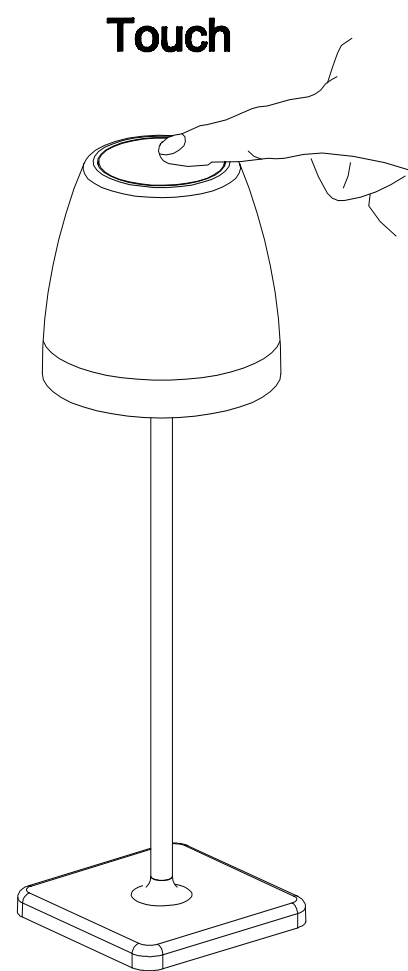

A

Firstly, charge the lamp with the 1A charger in the attachment bag for 4-5 hours .

Red (Charging)	Green (Full)
	

B

Secondly , to turn on/off the lamp, please touch the switch on the top.

C

The lamp is dimmable.