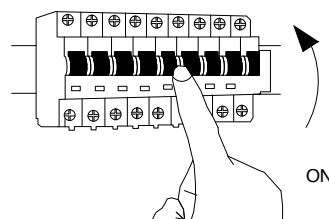

NOVA LUCE

9176102

1

Turn off the general switch

2

Dismantle the product

3

Drill holes apply screws with Plastic anchors & connect the wires

4

Apply the side screws

5

Turn on the general switch