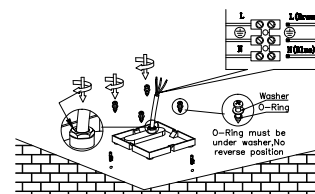

NOVA LUCE

9176102

1

Turn off the general switch

2

Dismantle the product

3

Drill holes apply screws with Plastic anchors & connect the wires

4

Apply the side screws

5

Turn on the general switch